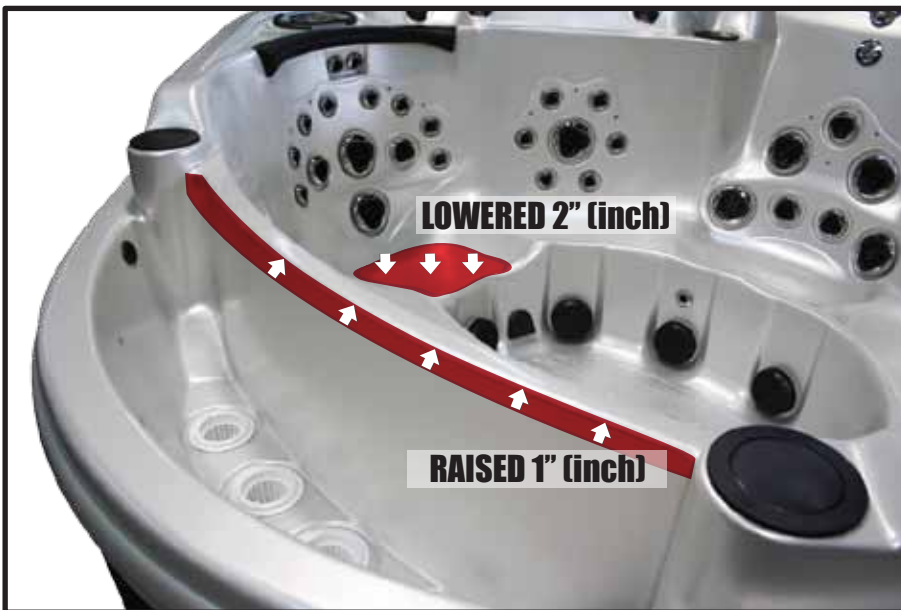

CASCADE III (PHANTOM) DEPTH CHANGE

NEW DEPTH CHANGE

Cascade III (Phantom)

At Coast Spas, we listen to our dealers and as a result of direct feedback from you, we have made an important change in the specifications of the Cascade 3.

Referencing the picture below, please note that the entire spa has increased in depth by 1" by increasing the trough height. Also, the left corner bucket has been lowered by an additional 2".

These changes make the Phantom more accommodating for all body types. **Order the upgraded Phantom today!**

Thank you for the feedback and happy selling!

NEW DESIGN
TOTAL SPA DEPTH \uparrow 1"
CORNER BUCKET \downarrow 2"

**ORDER YOUR NEW
PHANTOM TODAY!
CHANGE EFFECTIVE IMMEDIATELY.**

August 11, 2011
From: Product Development
Re: Cascade III Depth Change